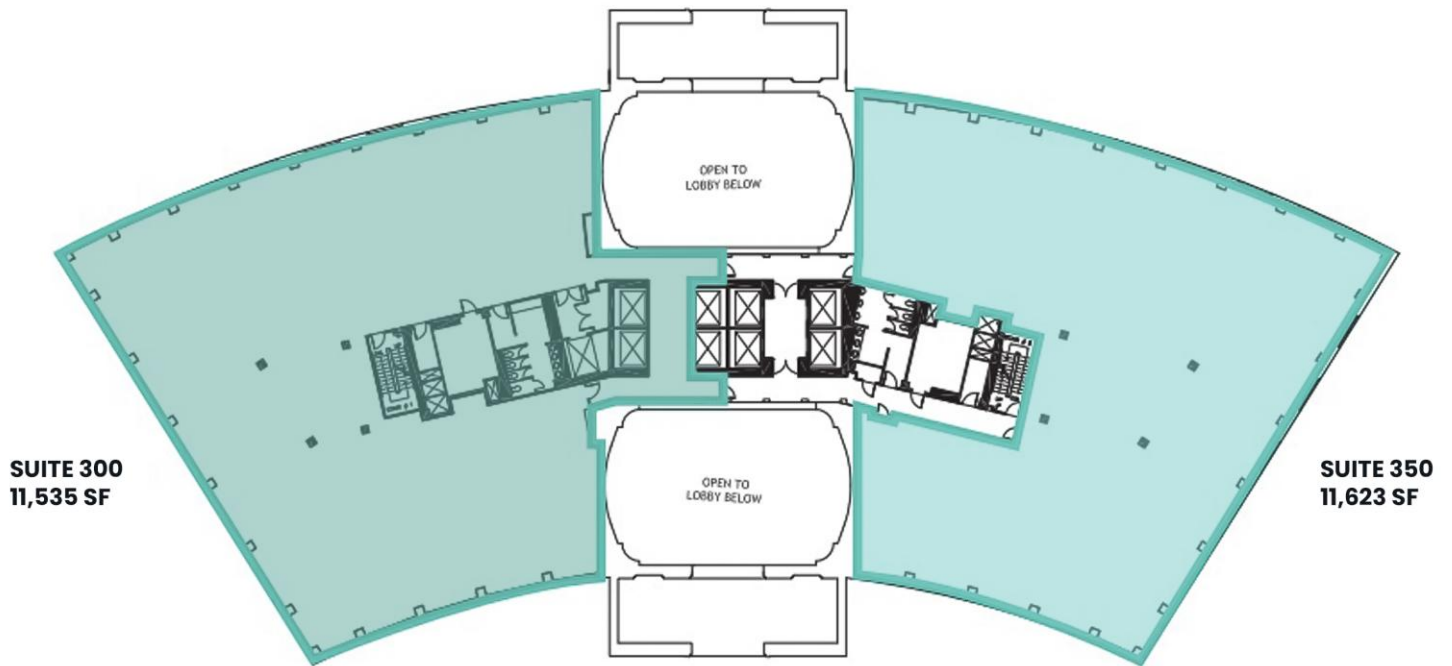

OFFICE SPACE FOR LEASE

TOWERS CRESCENT OFFICE BUILDING
Iconic Class A Office Space Available
8000 Towers Crescent Dr, Vienna, VA 22182

THIRD FLOOR

LEGAT^{SM}
— COMMERCIAL REAL ESTATE, LLC —

JAMES LEGAT

Principal

☎ | 703.677.0101

✉ | jlegat@legatcre.com

AUDREY WALLACE

Vice President

☎ | 847.562.6736

✉ | awallace@legatcre.com