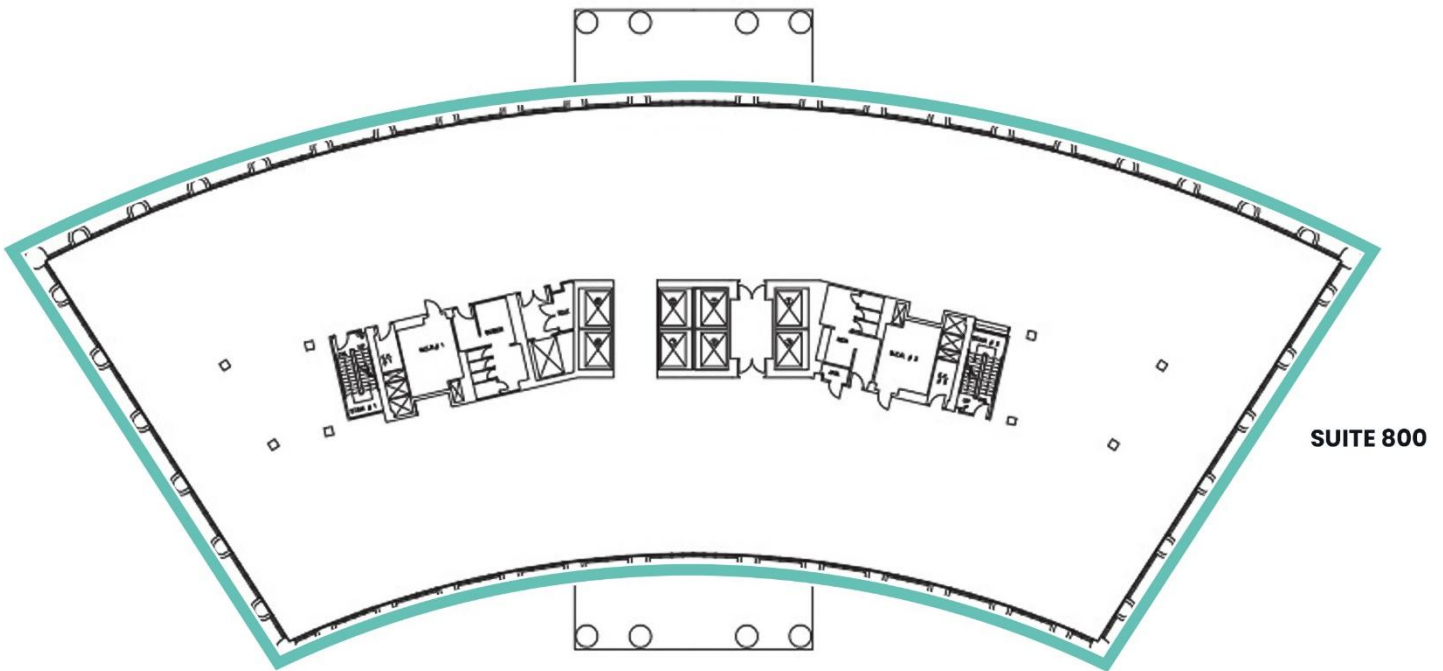

OFFICE SPACE FOR LEASE

TOWERS CRESCENT OFFICE BUILDING
Iconic Class A Office Space Available
8000 Towers Crescent Dr, Vienna, VA 22182

EIGHT FLOOR

SUITE 800

8TH FLOOR AVAILABILITY
25,446 SF

LEGAT^{SM}
— COMMERCIAL REAL ESTATE, LLC —

JAMES LEGAT

Principal

☎ | 703.677.0101

✉ | jlegat@legatcre.com

AUDREY WALLACE

Vice President

☎ | 847.562.6736

✉ | awallace@legatcre.com