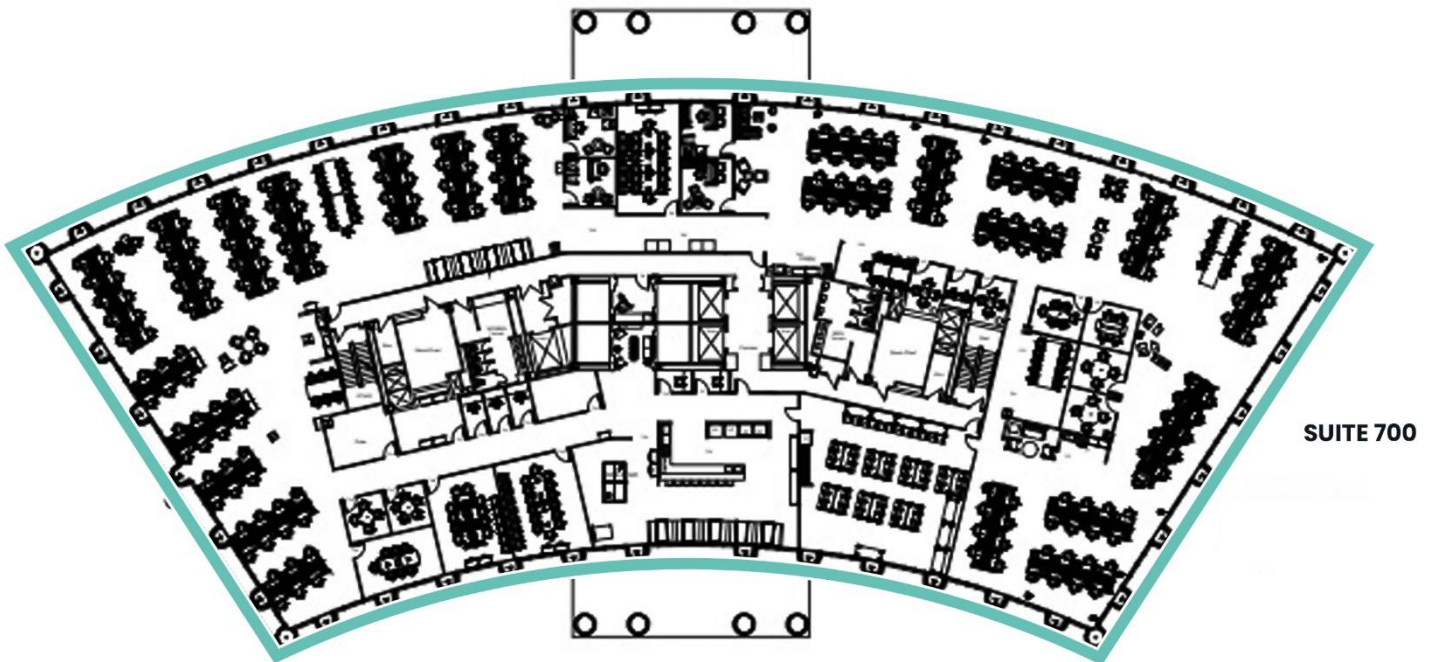

OFFICE SPACE FOR LEASE

TOWERS CRESCENT OFFICE BUILDING
Iconic Class A Office Space Available
8000 Towers Crescent Dr, Vienna, VA 22182

SEVENTH FLOOR

7TH FLOOR AVAILABILITY
25,446 SF

LEGAT^{SM}
— COMMERCIAL REAL ESTATE, LLC —

JAMES LEGAT
Principal

☎ | 703.677.0101
✉ | jlegat@legatcre.com

AUDREY WALLACE
Vice President

☎ | 847.562.6736
✉ | awallace@legatcre.com