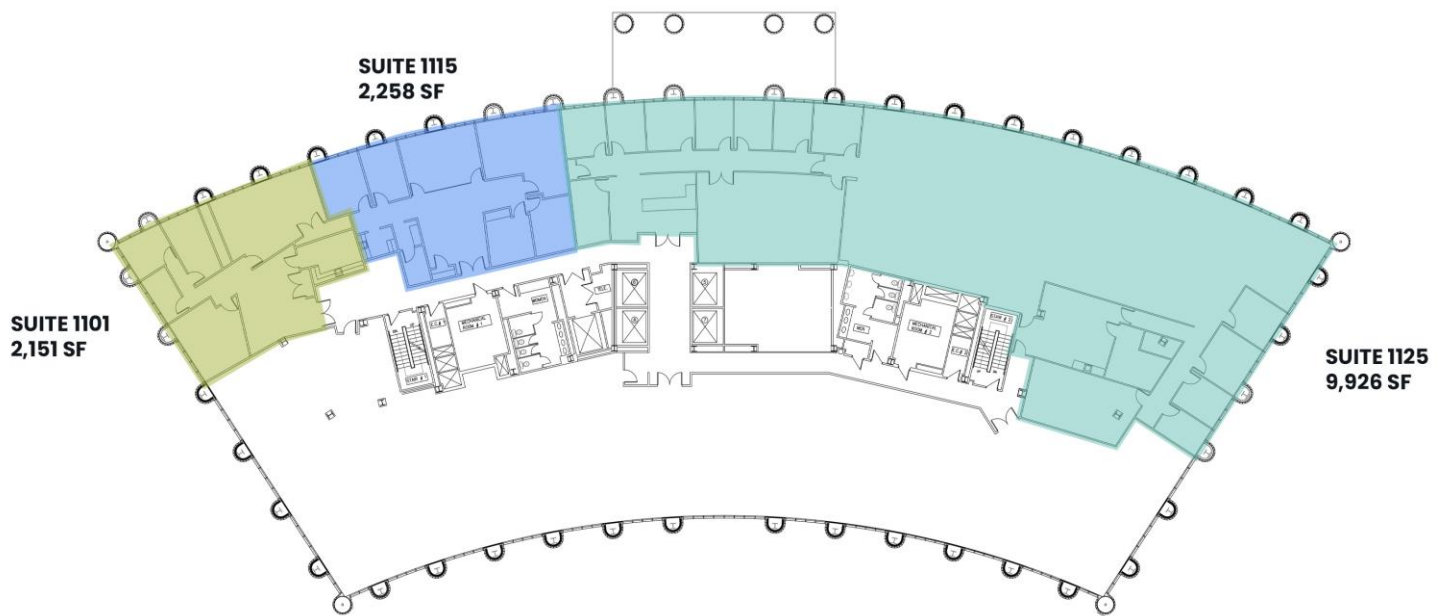

OFFICE SPACE FOR LEASE

TOWERS CRESCENT OFFICE BUILDING
Iconic Class A Office Space Available
8000 Towers Crescent Dr, Vienna, VA 22182

ELEVENTH FLOOR

LEGAT^{SM}
— COMMERCIAL REAL ESTATE, LLC —

JAMES LEGAT

Principal

☎ | 703.677.0101

✉ | jlegat@legatcre.com

AUDREY WALLACE

Vice President

☎ | 847.562.6736

✉ | awallace@legatcre.com