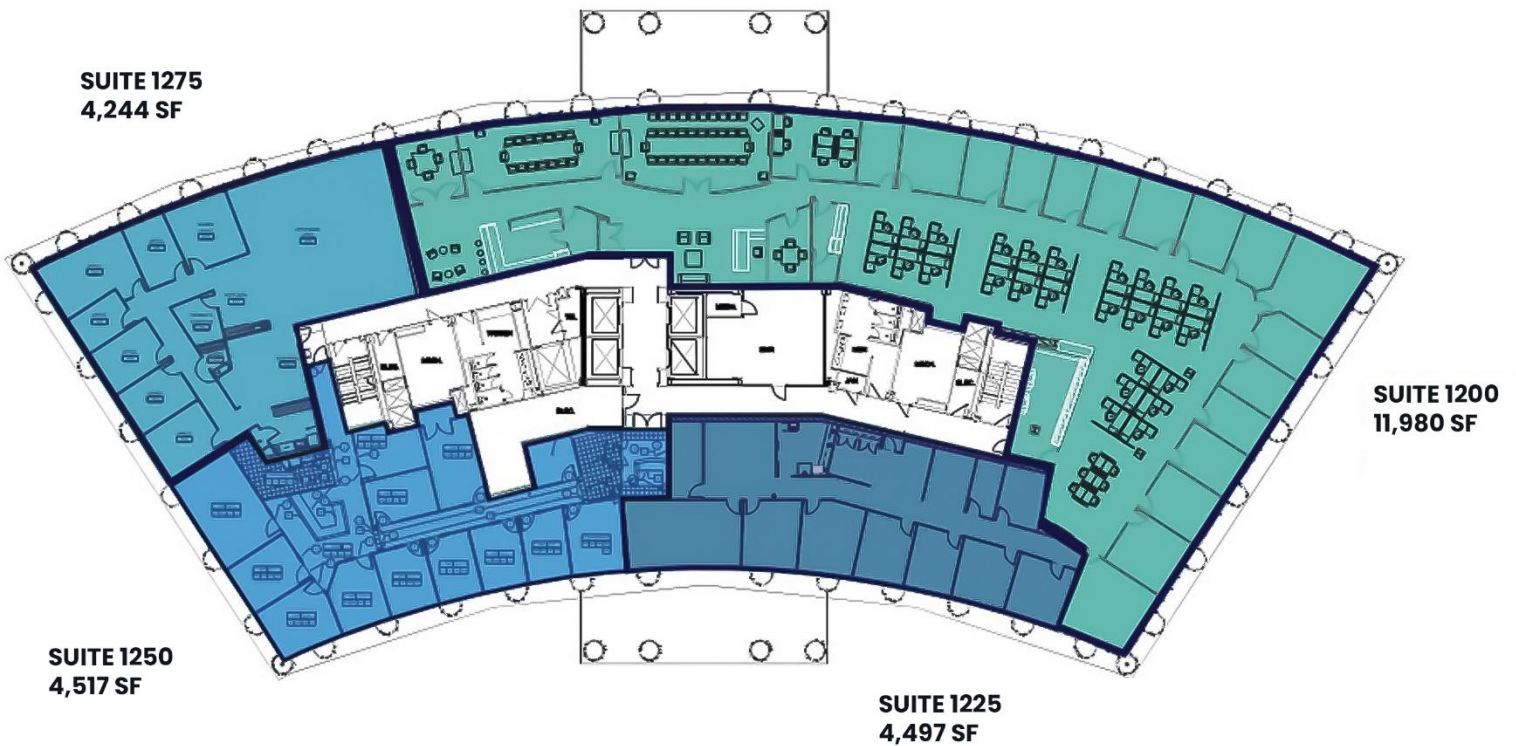

OFFICE SPACE FOR LEASE

TOWERS CRESCENT OFFICE BUILDING
Iconic Class A Office Space Available
8000 Towers Crescent Dr, Vienna, VA 22182

TWELFTH FLOOR

LEGAT^{SM}
— COMMERCIAL REAL ESTATE, LLC —

JAMES LEGAT

Principal

☎ | 703.677.0101

✉ | jlegat@legatcre.com

AUDREY WALLACE

Vice President

☎ | 847.562.6736

✉ | awallace@legatcre.com