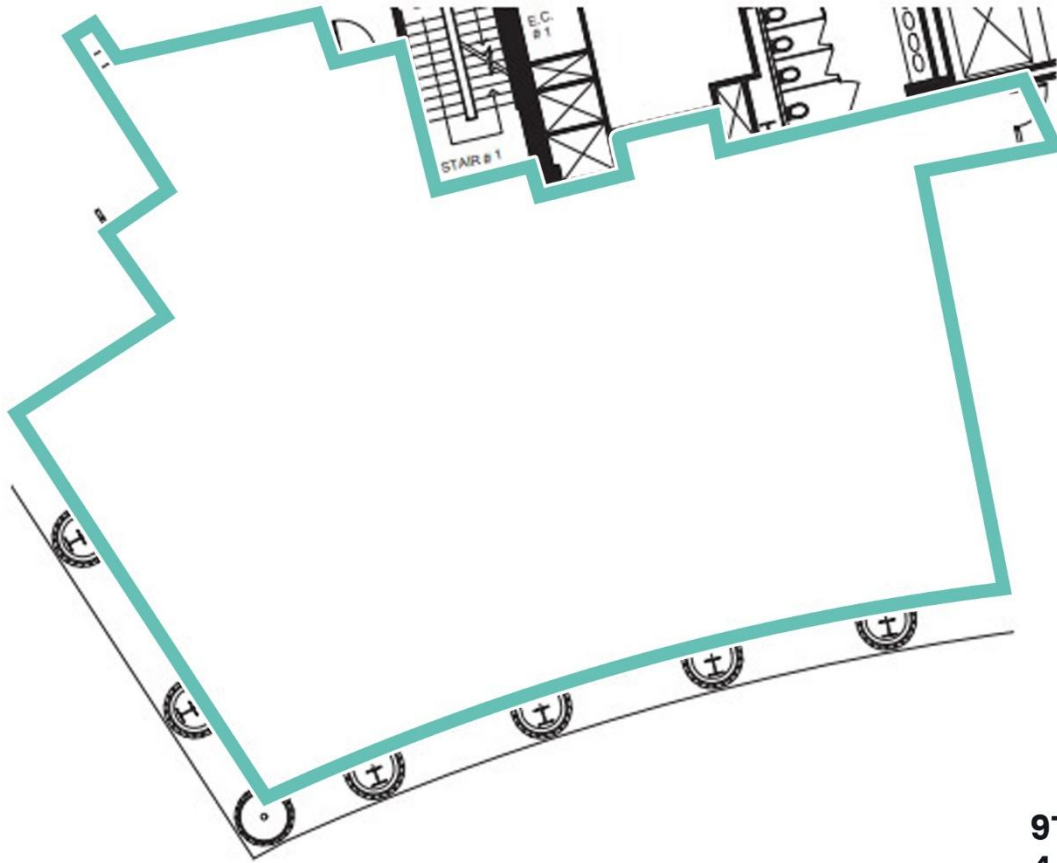

OFFICE SPACE FOR LEASE

TOWERS CRESCENT OFFICE BUILDING
Iconic Class A Office Space Available
8000 Towers Crescent Dr, Vienna, VA 22182

NINTH FLOOR – SHELL CONDITION

SUITE 950

**9TH FLOOR
4,119 SF AVAILABLE**

LEGAT^{SM}
— COMMERCIAL REAL ESTATE, LLC —

JAMES LEGAT

Principal

☎ | 703.677.0101

✉ | jlegat@legatcre.com

AUDREY WALLACE

Vice President

☎ | 847.562.6736

✉ | awallace@legatcre.com