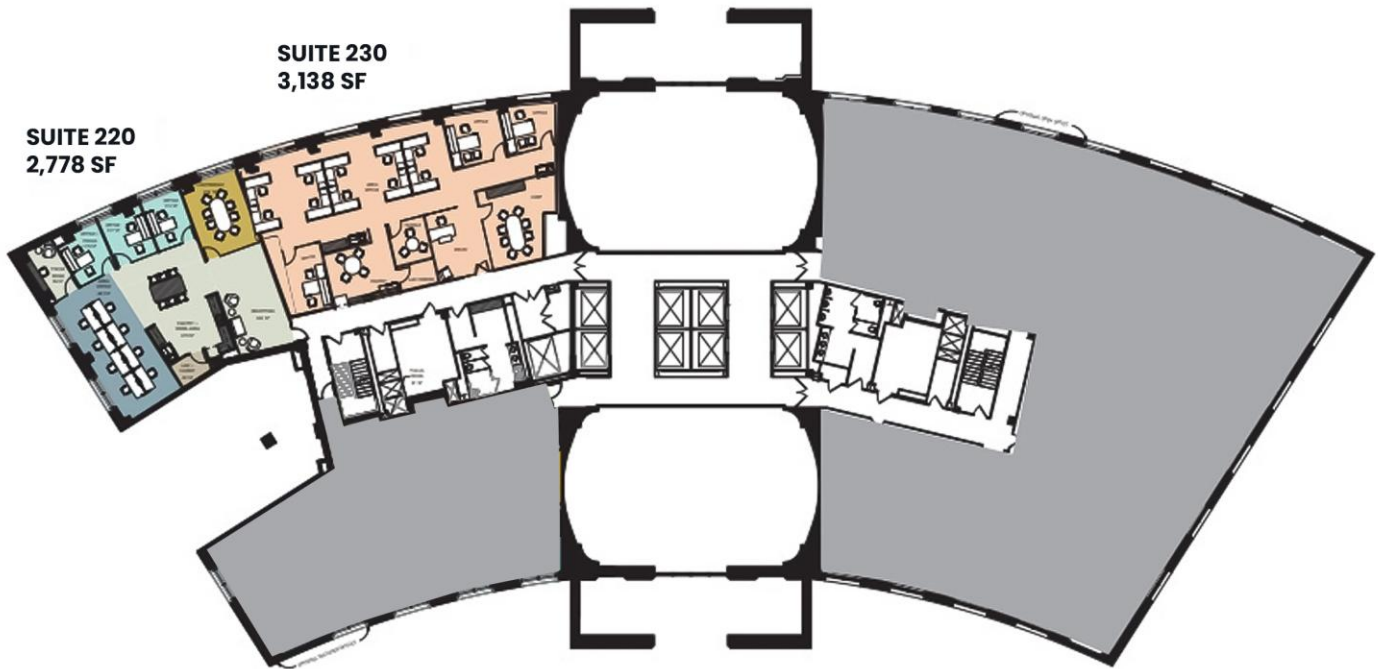

OFFICE SPACE FOR LEASE

TOWERS CRESCENT OFFICE BUILDING
Iconic Class A Office Space Available
8000 Towers Crescent Dr, Vienna, VA 22182

SECOND FLOOR

2ND FLOOR SPEC SUITES
5,916 SF AVAILABLE

LEGAT^{SM}
— COMMERCIAL REAL ESTATE, LLC —

JAMES LEGAT

Principal

☎ | 703.677.0101

✉ | jlegat@legatcre.com

AUDREY WALLACE

Vice President

☎ | 847.562.6736

✉ | awallace@legatcre.com