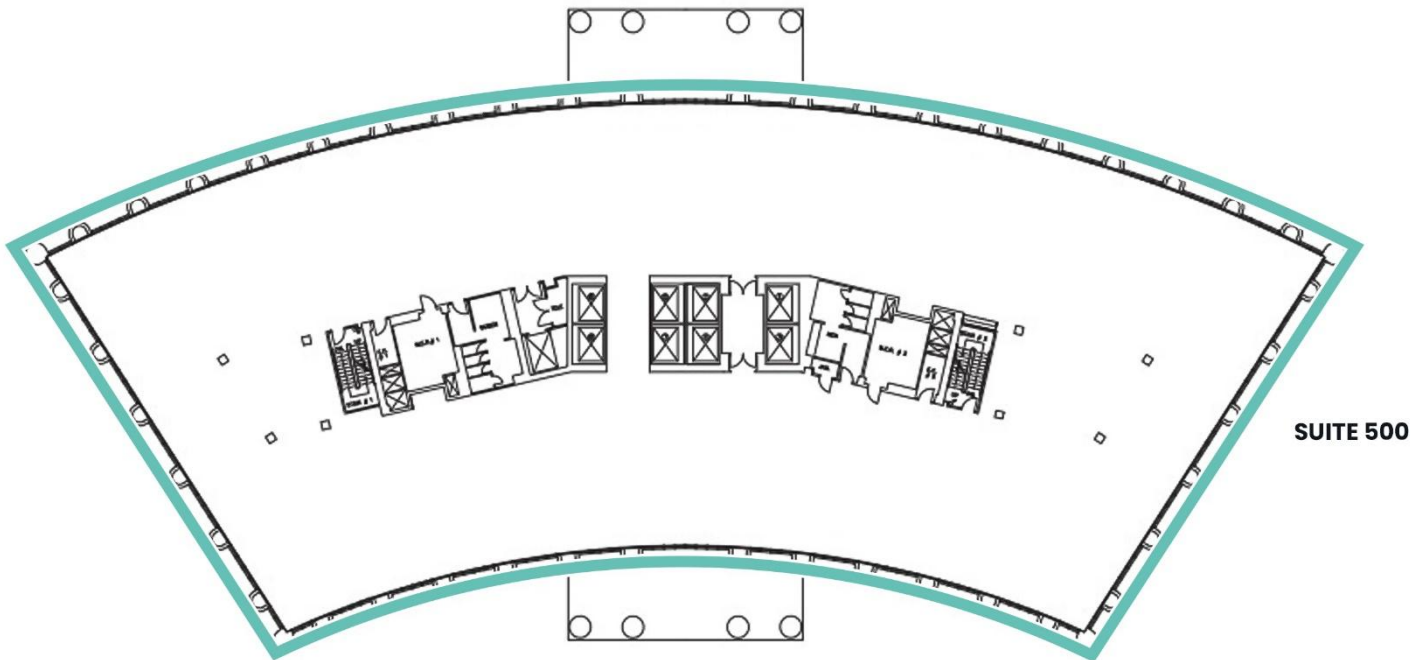

OFFICE SPACE FOR LEASE

TOWERS CRESCENT OFFICE BUILDING
Iconic Class A Office Space Available
8000 Towers Crescent Dr, Vienna, VA 22182

FIFTH FLOOR

5TH FLOOR AVAILABILITY
25,447 SF

LEGAT^{SM}
— COMMERCIAL REAL ESTATE, LLC —

JAMES LEGAT

Principal

☎ | 703.677.0101

✉ | jlegat@legatcre.com

AUDREY WALLACE

Vice President

☎ | 847.562.6736

✉ | awallace@legatcre.com