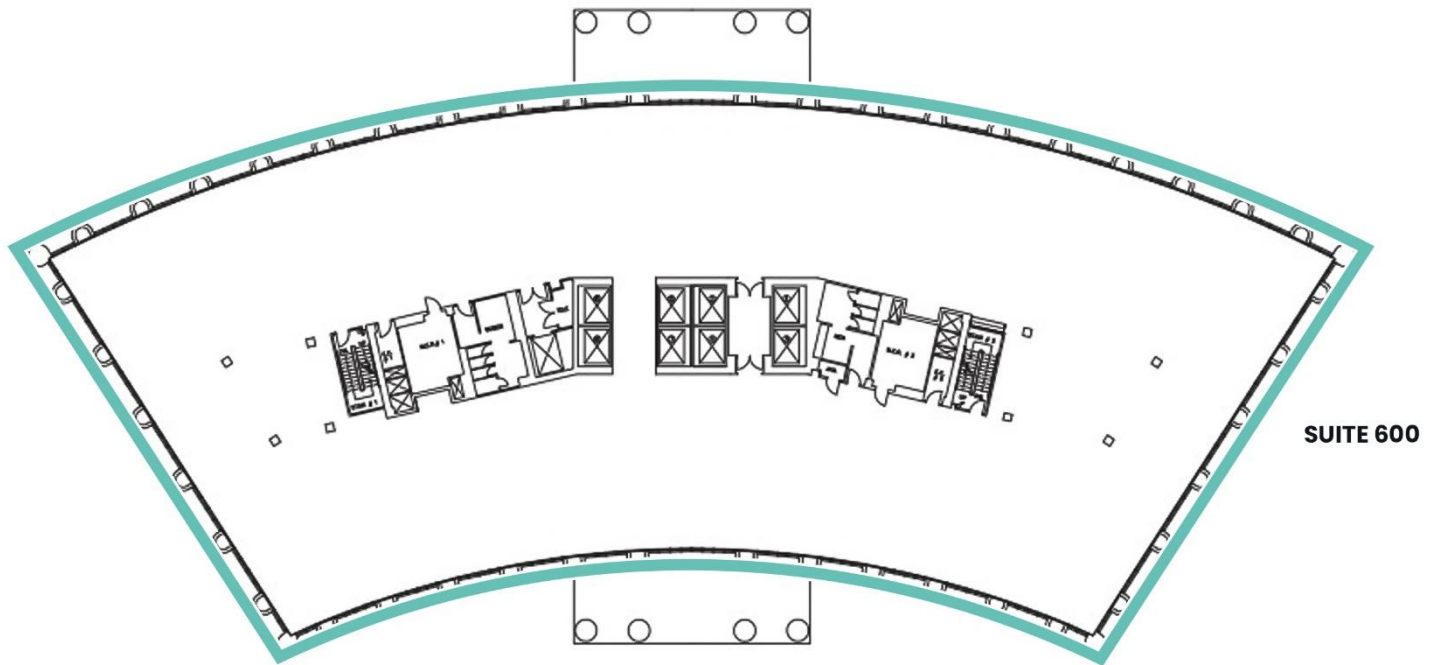

OFFICE SPACE FOR LEASE

TOWERS CRESCENT OFFICE BUILDING
Iconic Class A Office Space Available
8000 Towers Crescent Dr, Vienna, VA 22182

SIXTH FLOOR

6TH FLOOR AVAILABILITY
25,447 SF

LEGAT^{SM}
— COMMERCIAL REAL ESTATE, LLC —

JAMES LEGAT

Principal

☎ | 703.677.0101

✉ | jlegat@legatcre.com

AUDREY WALLACE

Vice President

☎ | 847.562.6736

✉ | awallace@legatcre.com